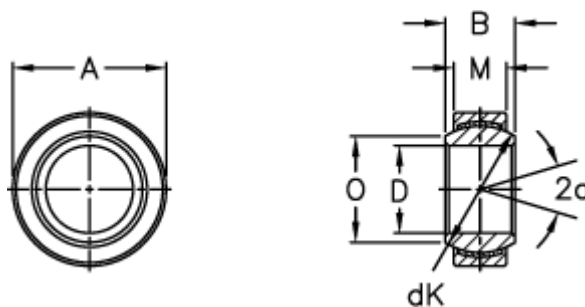

Article number: 03442070

Description: Fluro Rod end GE 70EC-NIRO

Measures

A = 105 0 -0,015

B = 49

D = 70 0 -0,015

dK = 92

Dynamic load C (kN) = 619

M = 40

O = 77.9

Static load C0 (kN) = 1204

Tilt angle = 6

Weight = 1500